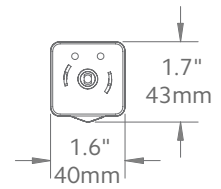

Bottom View

Motor Unit	Product No.
AMP™ Drapery Motor	62001300

Follow track specifications for drapery weight.