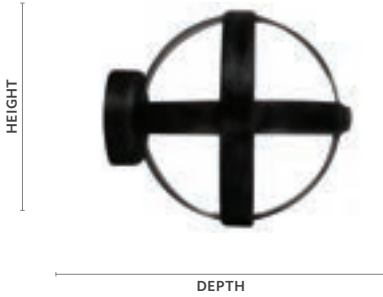

1 3/8" Finials & Endcaps

Axiom