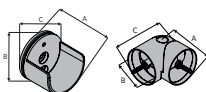

Use the measurement guide to the left to help determine the correct dimensions for your selected product.