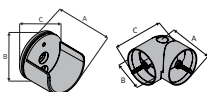

Fits	Quantity per Box
1 3/8" Wrought Iron Poles	50 pieces per box

Product Number & Finish	
56469058	White