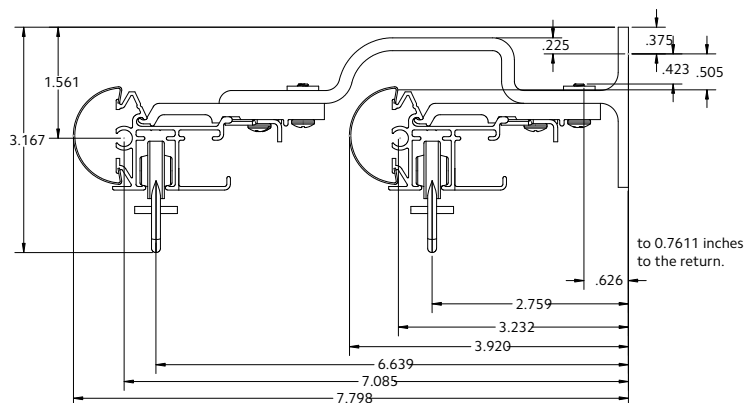

## 1 3/8" Front & 1 3/8" Back Double Wall Mount