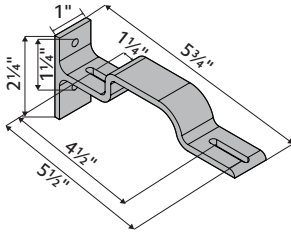

1 3/8" Estate™ Traverse Rod Components

To learn more about the technical specs on Estate Traverse Rods and AMP™ Motorization, see pages 28-31.

Double Bracket

Fits	Dimensions	Quantity per Box
1 3/8" Estate™ Traverse Rods 2" Estate™ Traverse Rods	Depth: 5 3/4" Height: 2 1/4" Width: 1"	10 pieces per box
Product Number & Finish		
71134110 Satin Brass