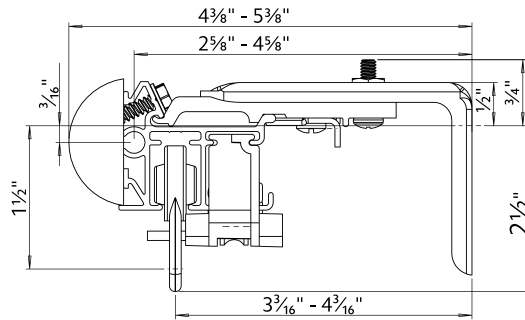

1 3/8" Wall Mount