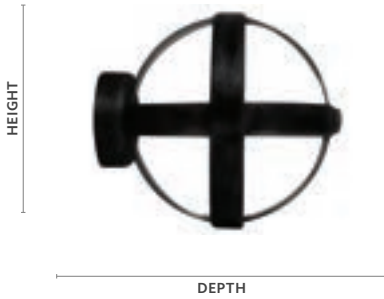

## Axiom

Fits		Dimensions		Quantity per Box	
1" Wrought Iron Poles		Depth: 3¼"	Height: 2⅞"	5 pairs per box	
Width: 2⅞"					
Product Number & Finish					
56381770	Black	56381804	Graphite	56381802	Iron Oxide
56381803	Chalk	56381805	Heirloom Copper	56381777	Rust