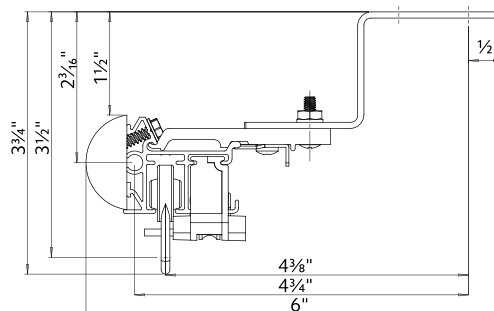

1 3/8" Ceiling Mount